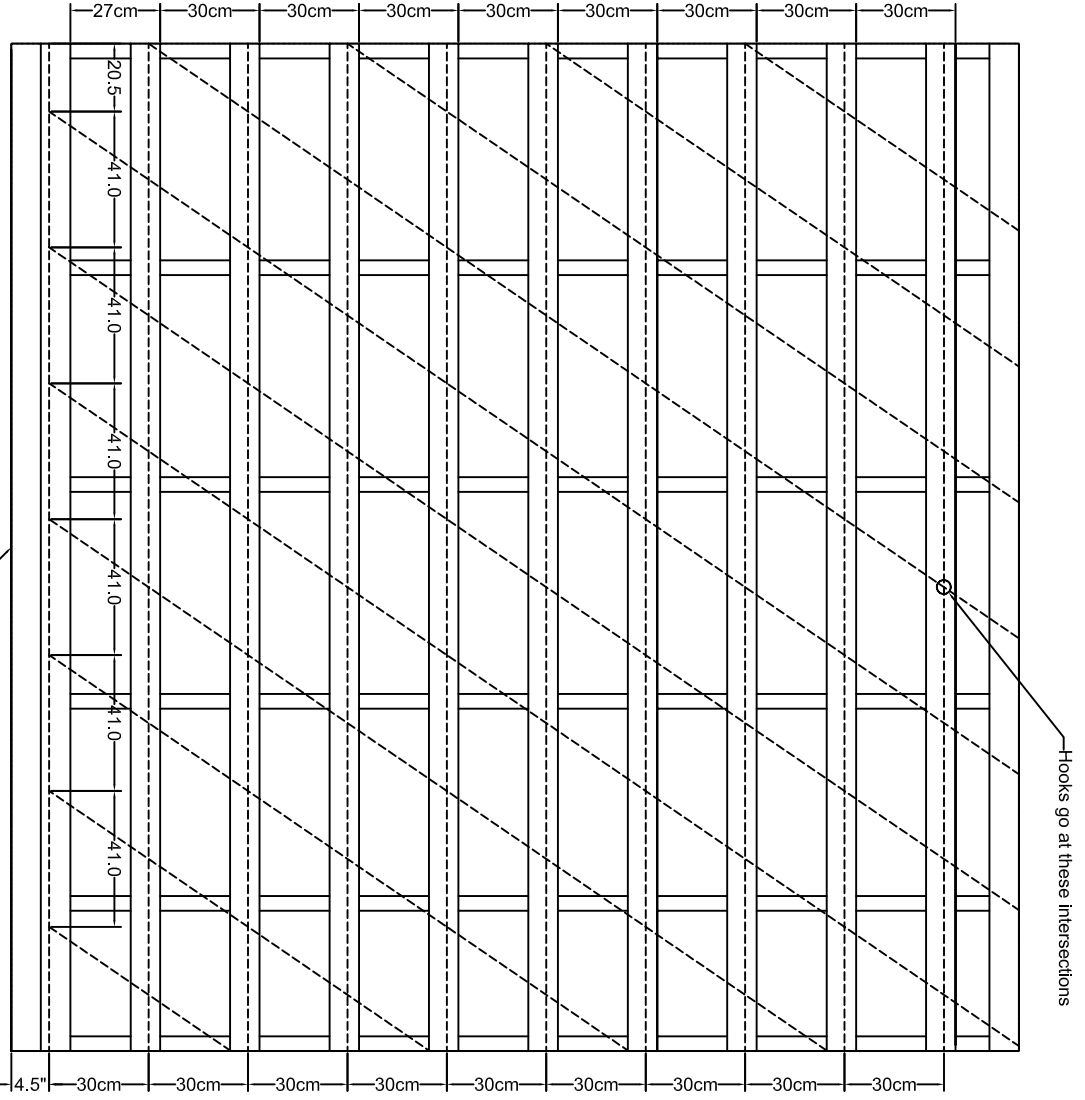

Note:
 This layout is for a roof where
 the Sunslates area begins at
 the roof edge

Batten Layout
 Layout Beginning at Roof Edge

DATE	10/12/04	SCALE	None
DESIGNER	N. Lowrie	SHEET	1 of 1

ATLANTIS ENERGY SYSTEMS, INC.
 9275 BEATTY DR., SUITE B SACRAMENTO, CA 95826
 PHONE: (916) 438-2930 FAX: (916) 438-2935